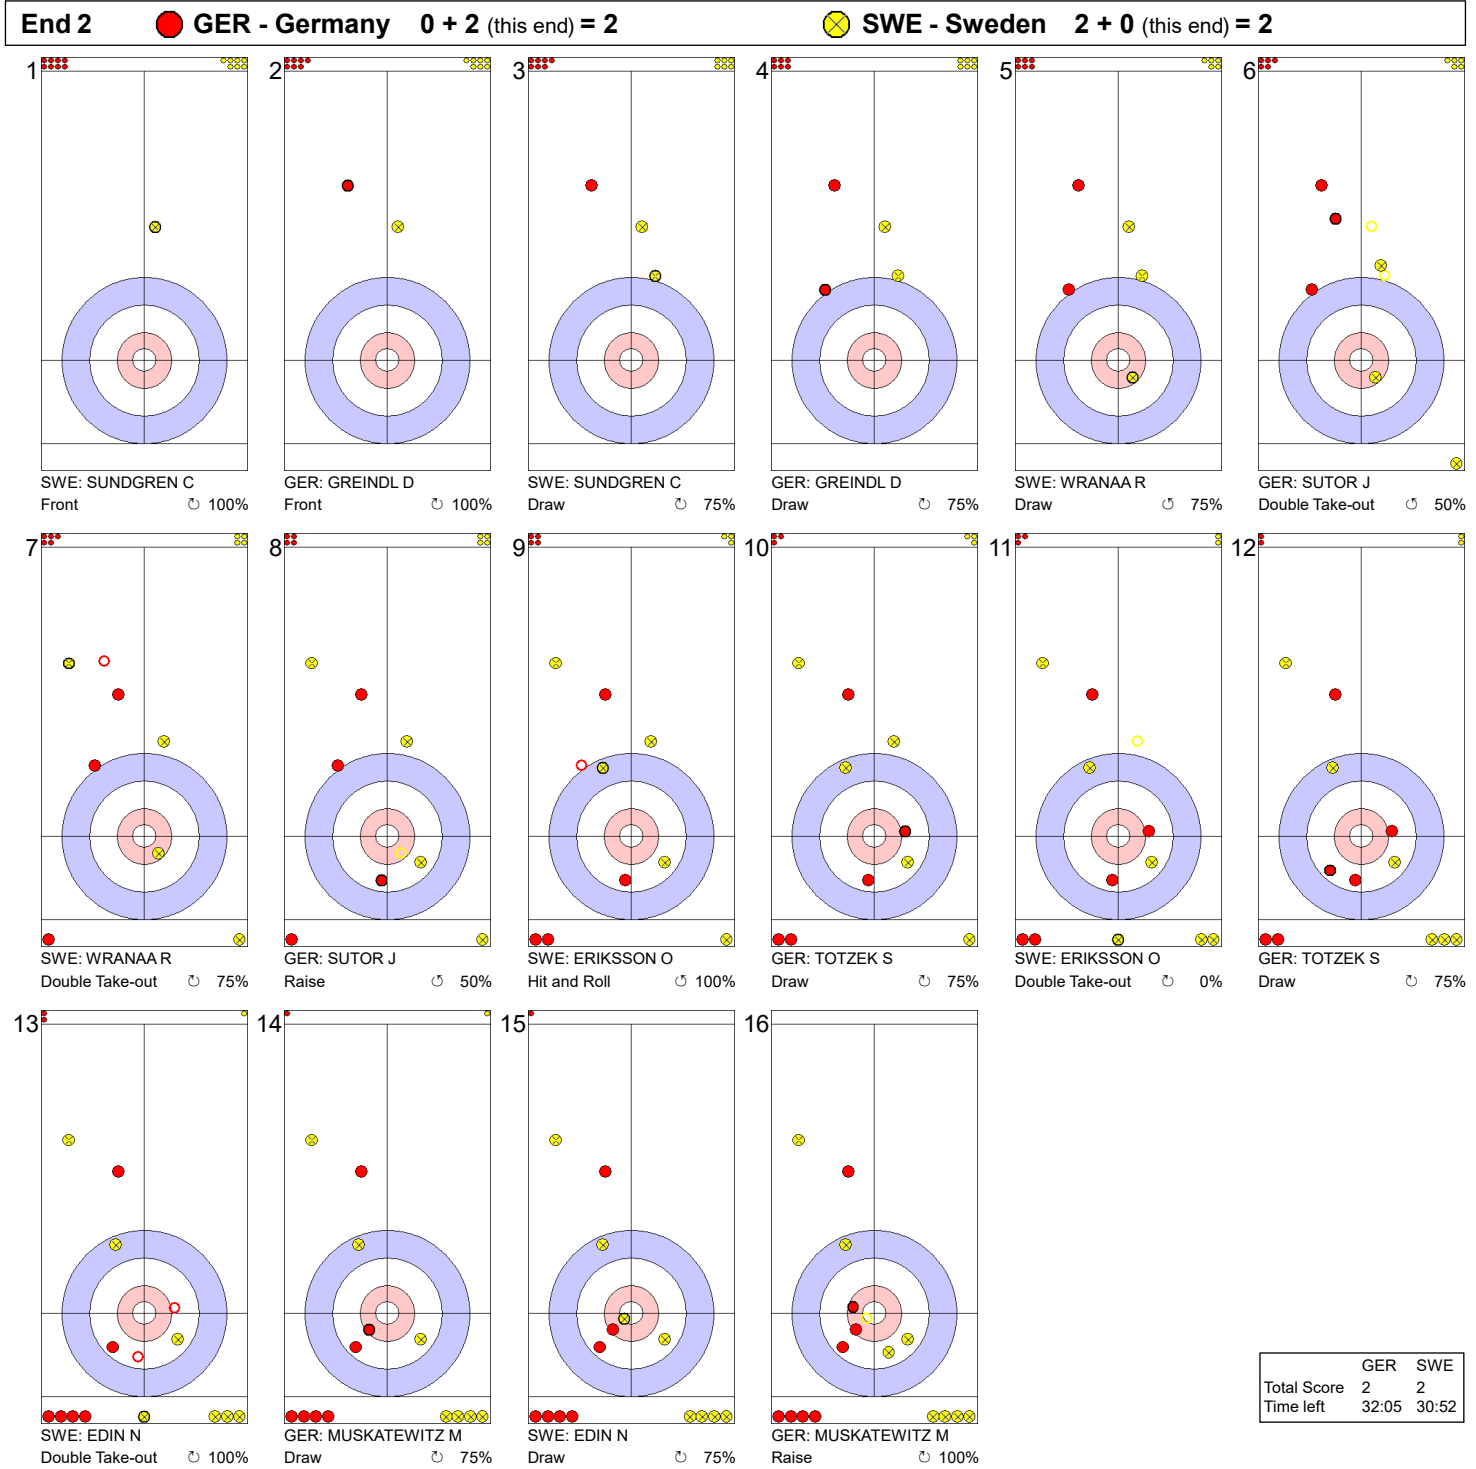

Game - Shot by Shot

Legend:
 ↻ Clockwise ↺ Counter-clockwise - Not considered

Game - Shot by Shot

Legend:
 Clockwise Counter-clockwise - Not considered

Game - Shot by Shot

Legend:
 Clockwise
 Counter-clockwise
 - Not considered

Game - Shot by Shot

Legend:
 Clockwise Counter-clockwise - Not considered

Game - Shot by Shot

Legend:
 ↻ Clockwise ↺ Counter-clockwise - Not considered

Game - Shot by Shot

	GER	SWE
Total Score	4	6
Time left	16:38	13:12

Legend:
 ⤵ Clockwise ⤴ Counter-clockwise - Not considered

Game - Shot by Shot

Legend:
 ↻ Clockwise ↺ Counter-clockwise - Not considered

Game - Shot by Shot

Legend:
 Clockwise Counter-clockwise - Not considered

Game - Shot by Shot

Legend:
 ↻ Clockwise ↺ Counter-clockwise - Not considered

Game - Shot by Shot

Legend:
 ↻ Clockwise ↺ Counter-clockwise - Not considered