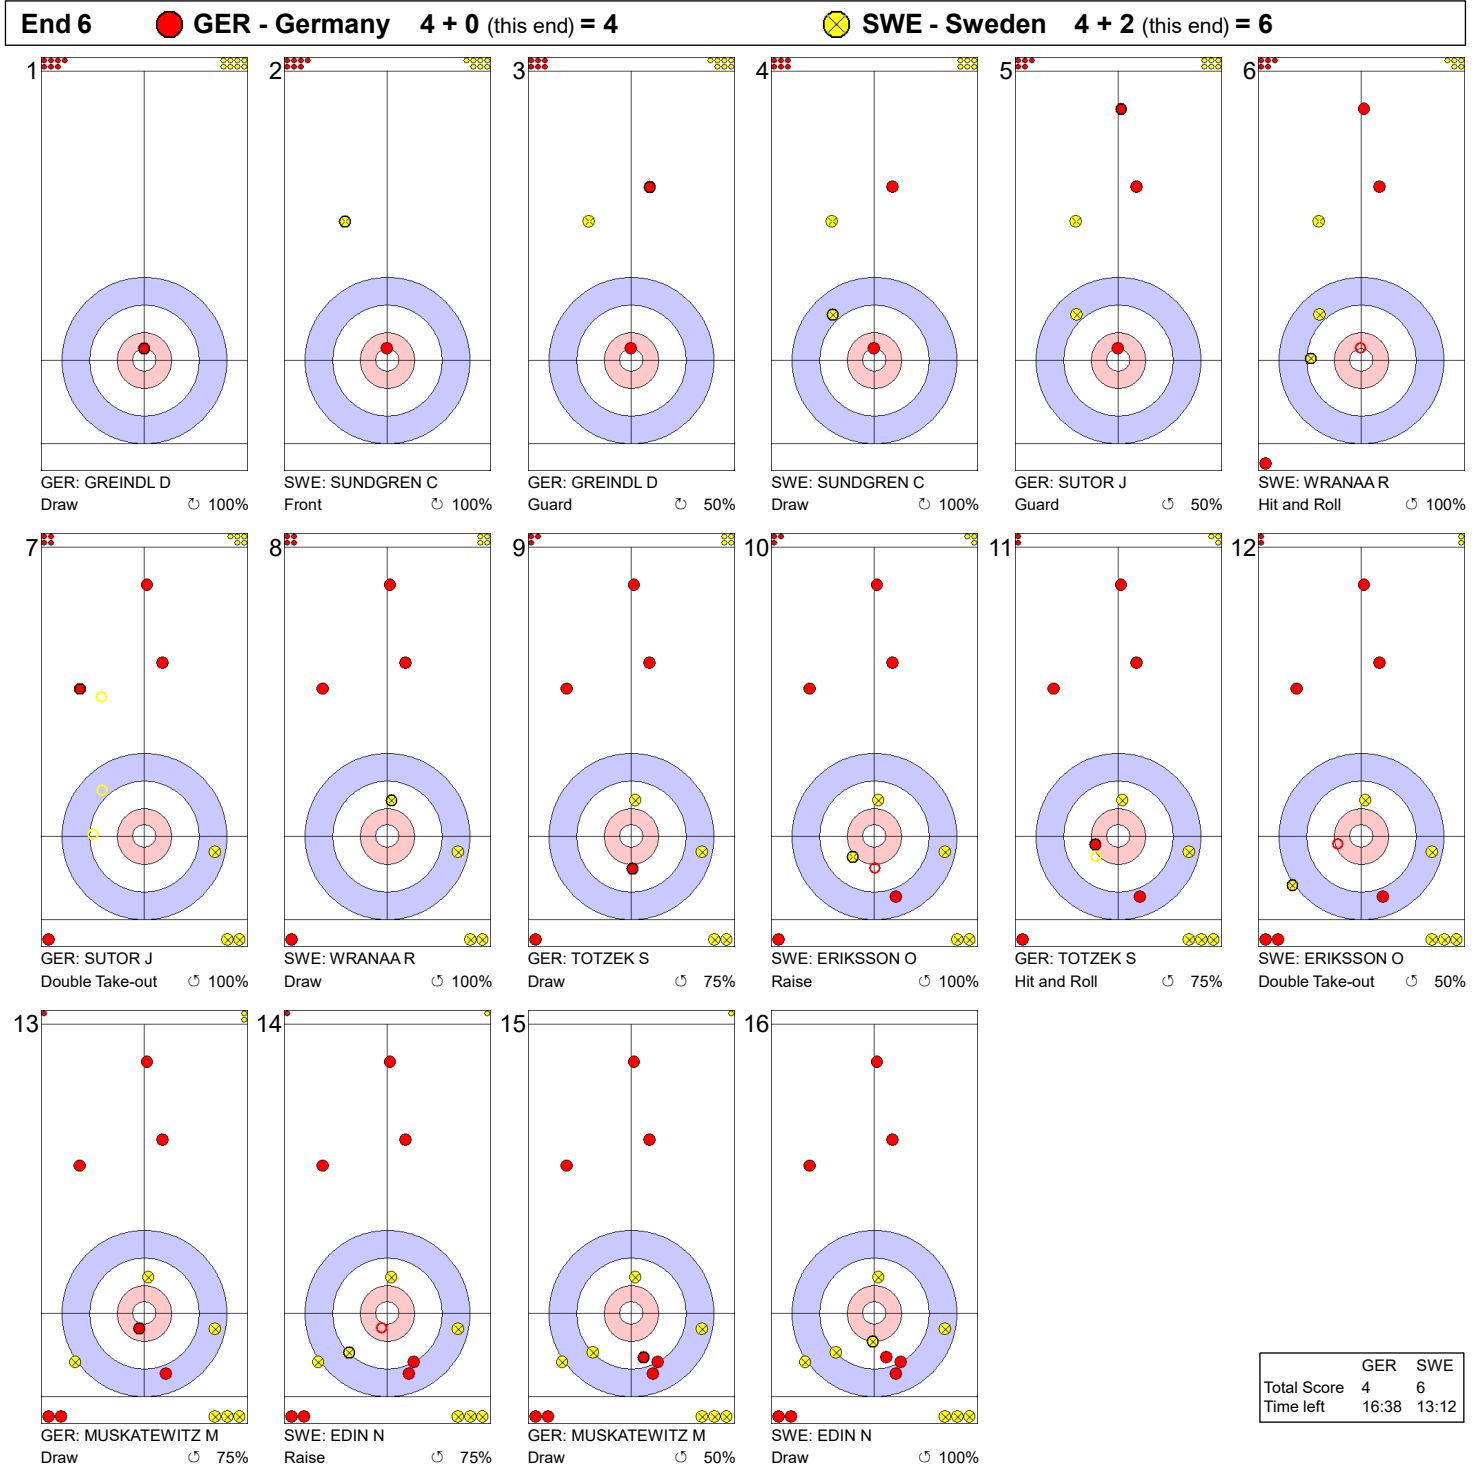

Game - Shot by Shot

Legend:
 ↻ Clockwise ↺ Counter-clockwise - Not considered

Game - Shot by Shot

Legend:
 Clockwise Counter-clockwise - Not considered

Game - Shot by Shot

Legend:
 Clockwise
 Counter-clockwise
 - Not considered

Game - Shot by Shot

Legend:
 Clockwise Counter-clockwise - Not considered

Game - Shot by Shot

Legend:
 ↻ Clockwise ↺ Counter-clockwise - Not considered

Game - Shot by Shot

	GER	SWE
Total Score	4	6
Time left	16:38	13:12

Legend:
 ⤵ Clockwise ⤴ Counter-clockwise - Not considered

Game - Shot by Shot

Legend:
 ↻ Clockwise ↺ Counter-clockwise - Not considered

Game - Shot by Shot

Legend:
 Clockwise Counter-clockwise - Not considered

Game - Shot by Shot

Legend:
 ↻ Clockwise ↺ Counter-clockwise - Not considered

Game - Shot by Shot

Legend:
 ↻ Clockwise ↺ Counter-clockwise - Not considered