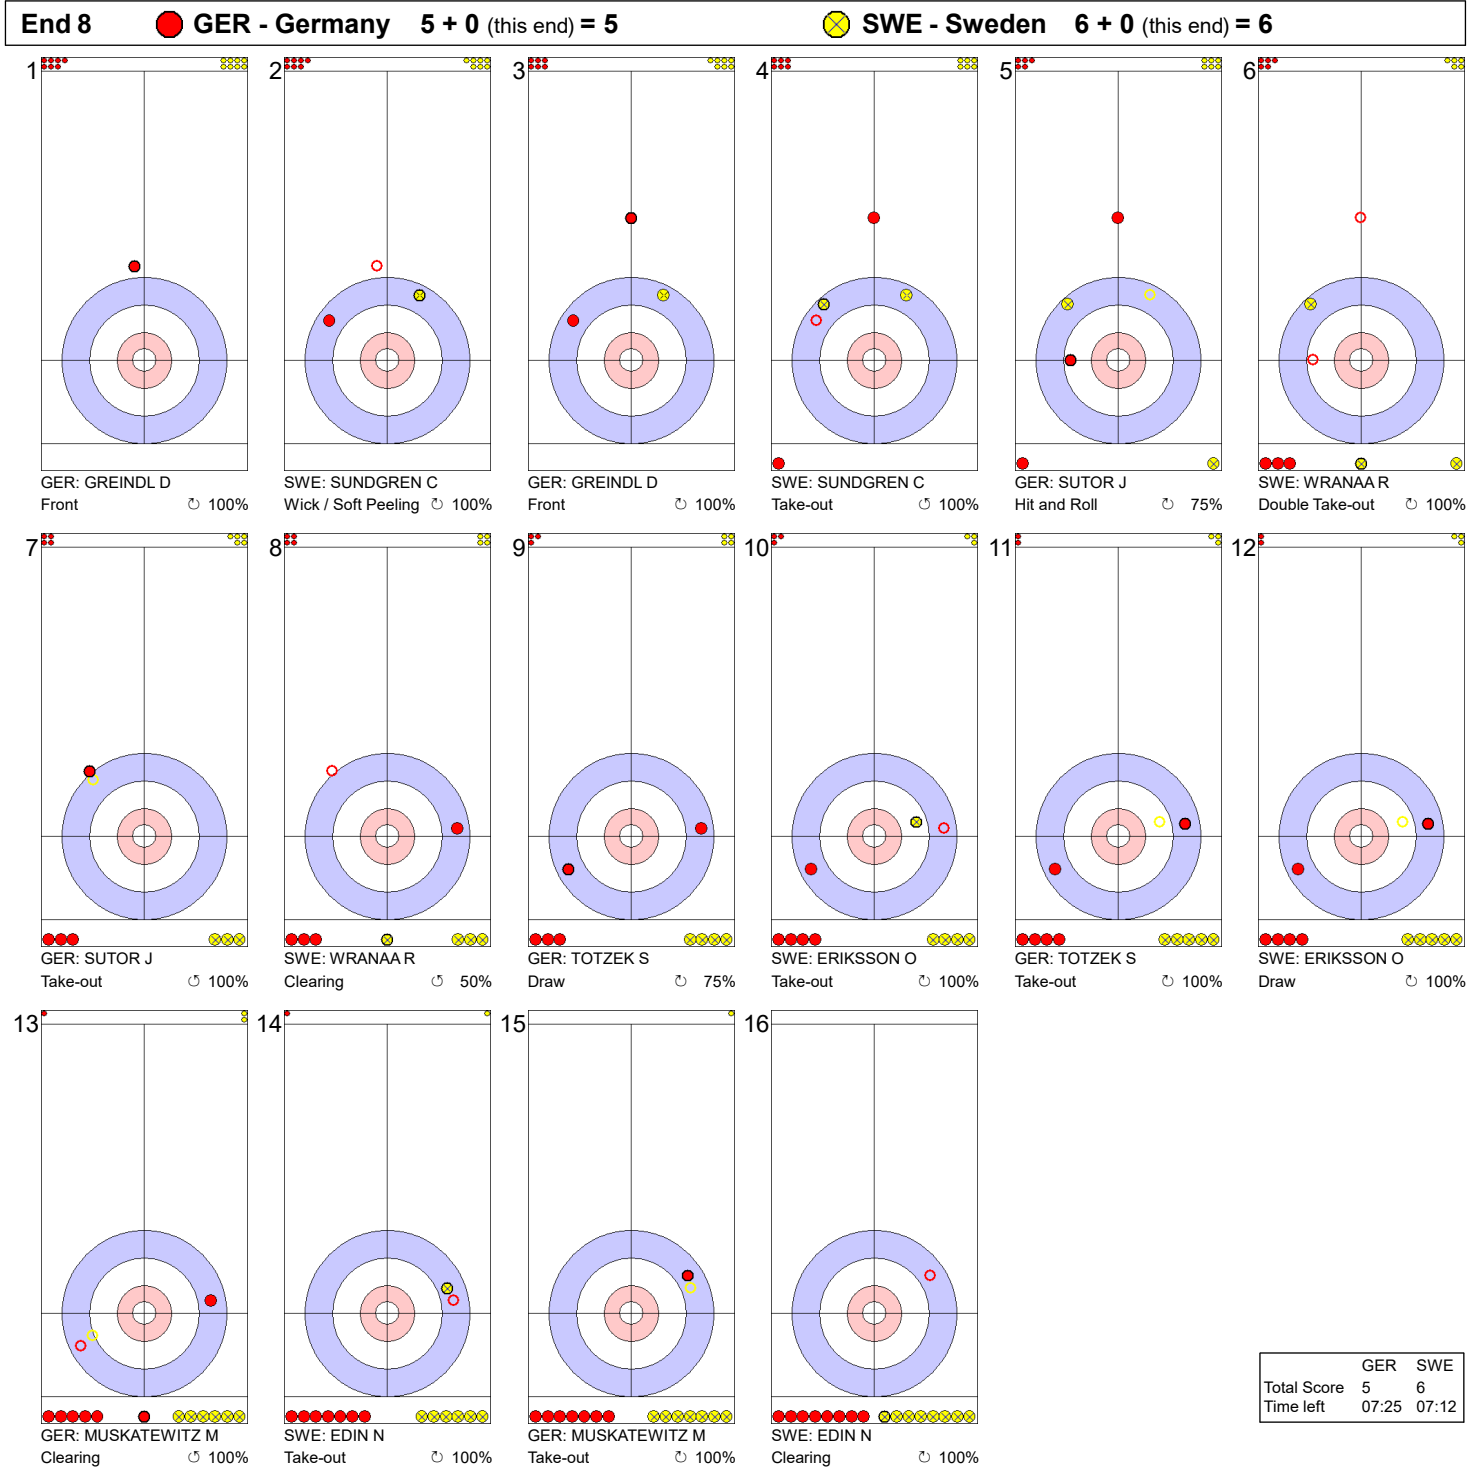

Game - Shot by Shot

Legend:
 ↻ Clockwise ↺ Counter-clockwise - Not considered

Game - Shot by Shot

Legend:
 Clockwise Counter-clockwise - Not considered

Game - Shot by Shot

Legend:
 Clockwise
 Counter-clockwise
 - Not considered

Game - Shot by Shot

Legend:
 Clockwise Counter-clockwise - Not considered

Game - Shot by Shot

Legend:
 ↻ Clockwise ↺ Counter-clockwise - Not considered

Game - Shot by Shot

	GER	SWE
Total Score	4	6
Time left	16:38	13:12

Legend:
 ⤵ Clockwise ⤴ Counter-clockwise - Not considered

Game - Shot by Shot

Legend:
 ↻ Clockwise ↺ Counter-clockwise - Not considered

Game - Shot by Shot

Legend:
 Clockwise Counter-clockwise - Not considered

Game - Shot by Shot

Legend:
 ↻ Clockwise ↺ Counter-clockwise - Not considered

Game - Shot by Shot

Legend:
 ↻ Clockwise ↺ Counter-clockwise - Not considered