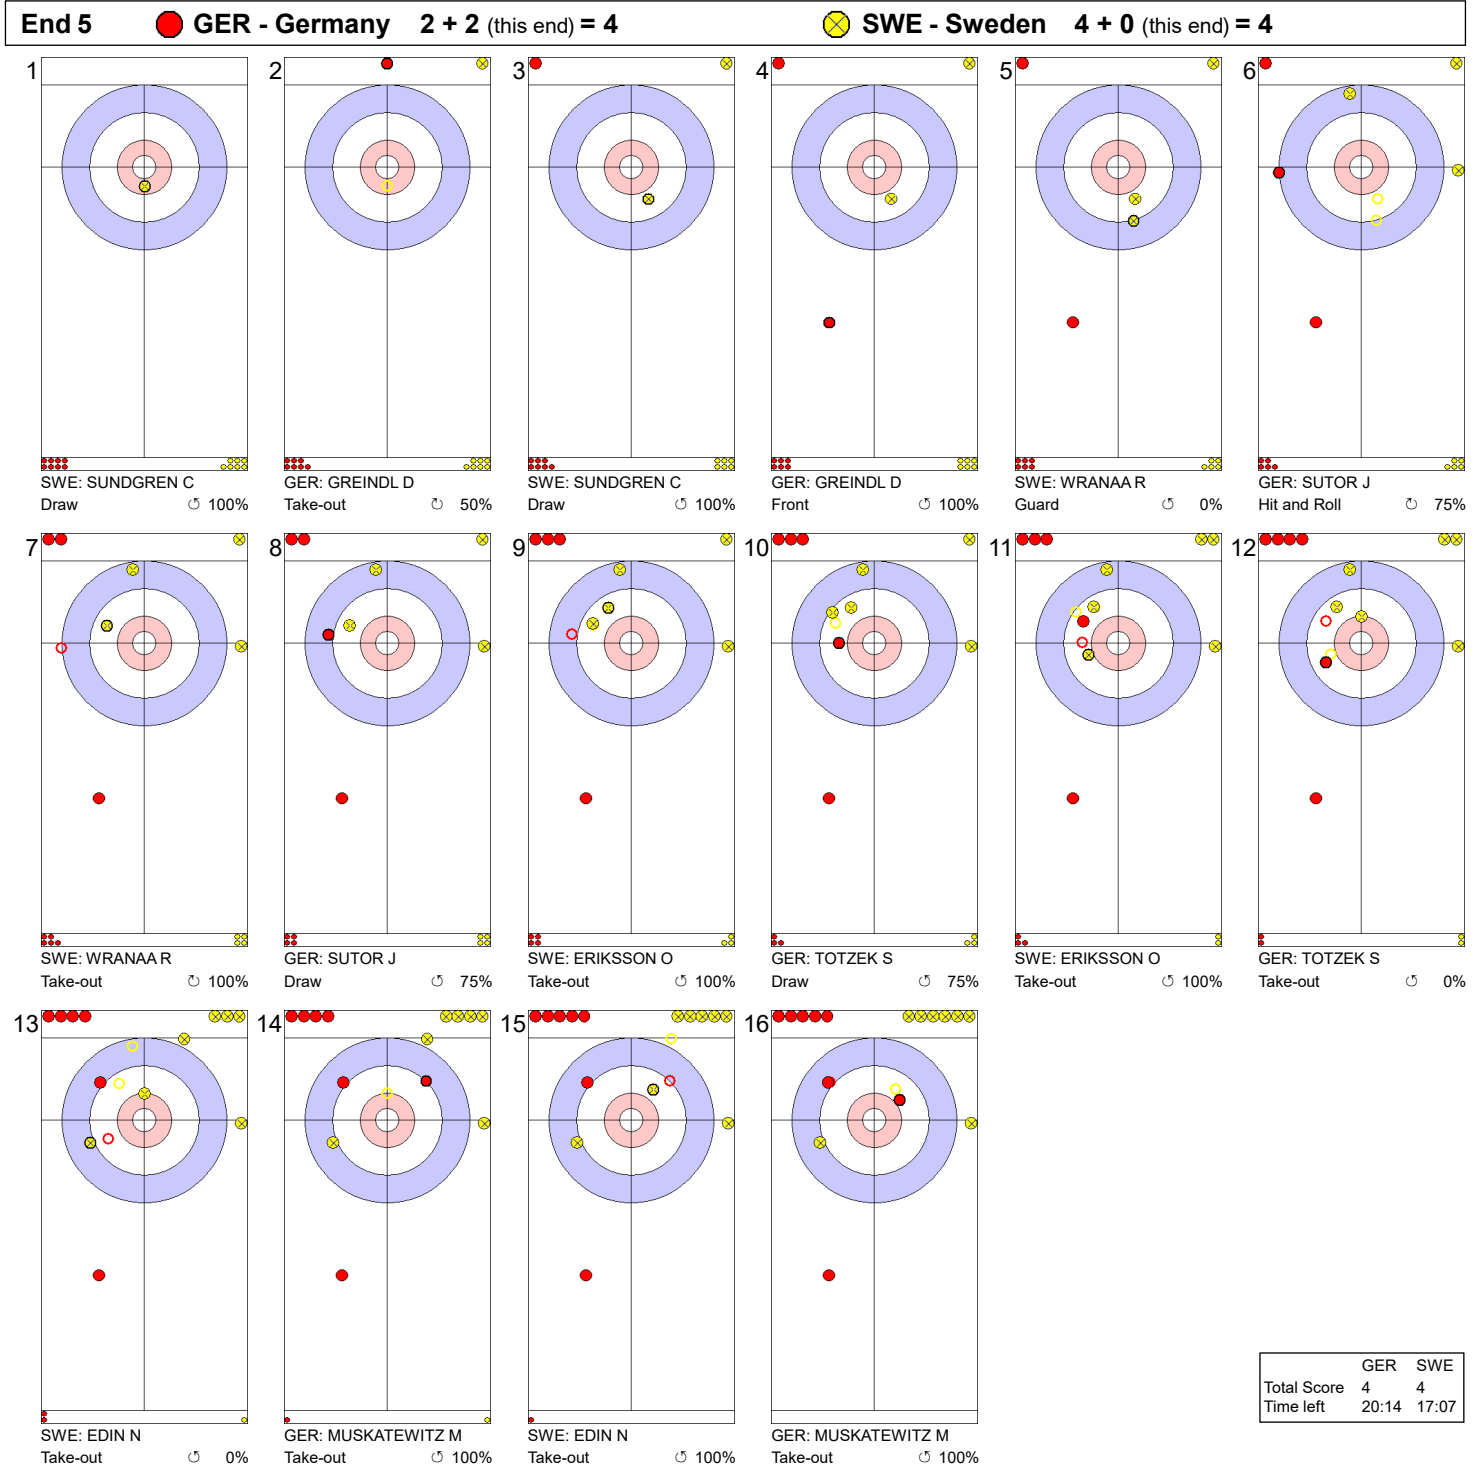

Game - Shot by Shot

Legend:
 ↻ Clockwise ↺ Counter-clockwise - Not considered

Game - Shot by Shot

Legend:
 Clockwise Counter-clockwise - Not considered

Game - Shot by Shot

Legend:
 Clockwise
 Counter-clockwise
 - Not considered

Game - Shot by Shot

Legend:
 Clockwise Counter-clockwise - Not considered

Game - Shot by Shot

Legend:
 ↻ Clockwise ↺ Counter-clockwise - Not considered

Game - Shot by Shot

	GER	SWE
Total Score	4	6
Time left	16:38	13:12

Legend:
 ⤵ Clockwise ⤴ Counter-clockwise - Not considered

Game - Shot by Shot

Legend:
 ↻ Clockwise ↺ Counter-clockwise - Not considered

Game - Shot by Shot

Legend:
 Clockwise Counter-clockwise - Not considered

Game - Shot by Shot

Legend:
 ↻ Clockwise ↺ Counter-clockwise - Not considered

Game - Shot by Shot

Legend:
 ↻ Clockwise ↺ Counter-clockwise - Not considered