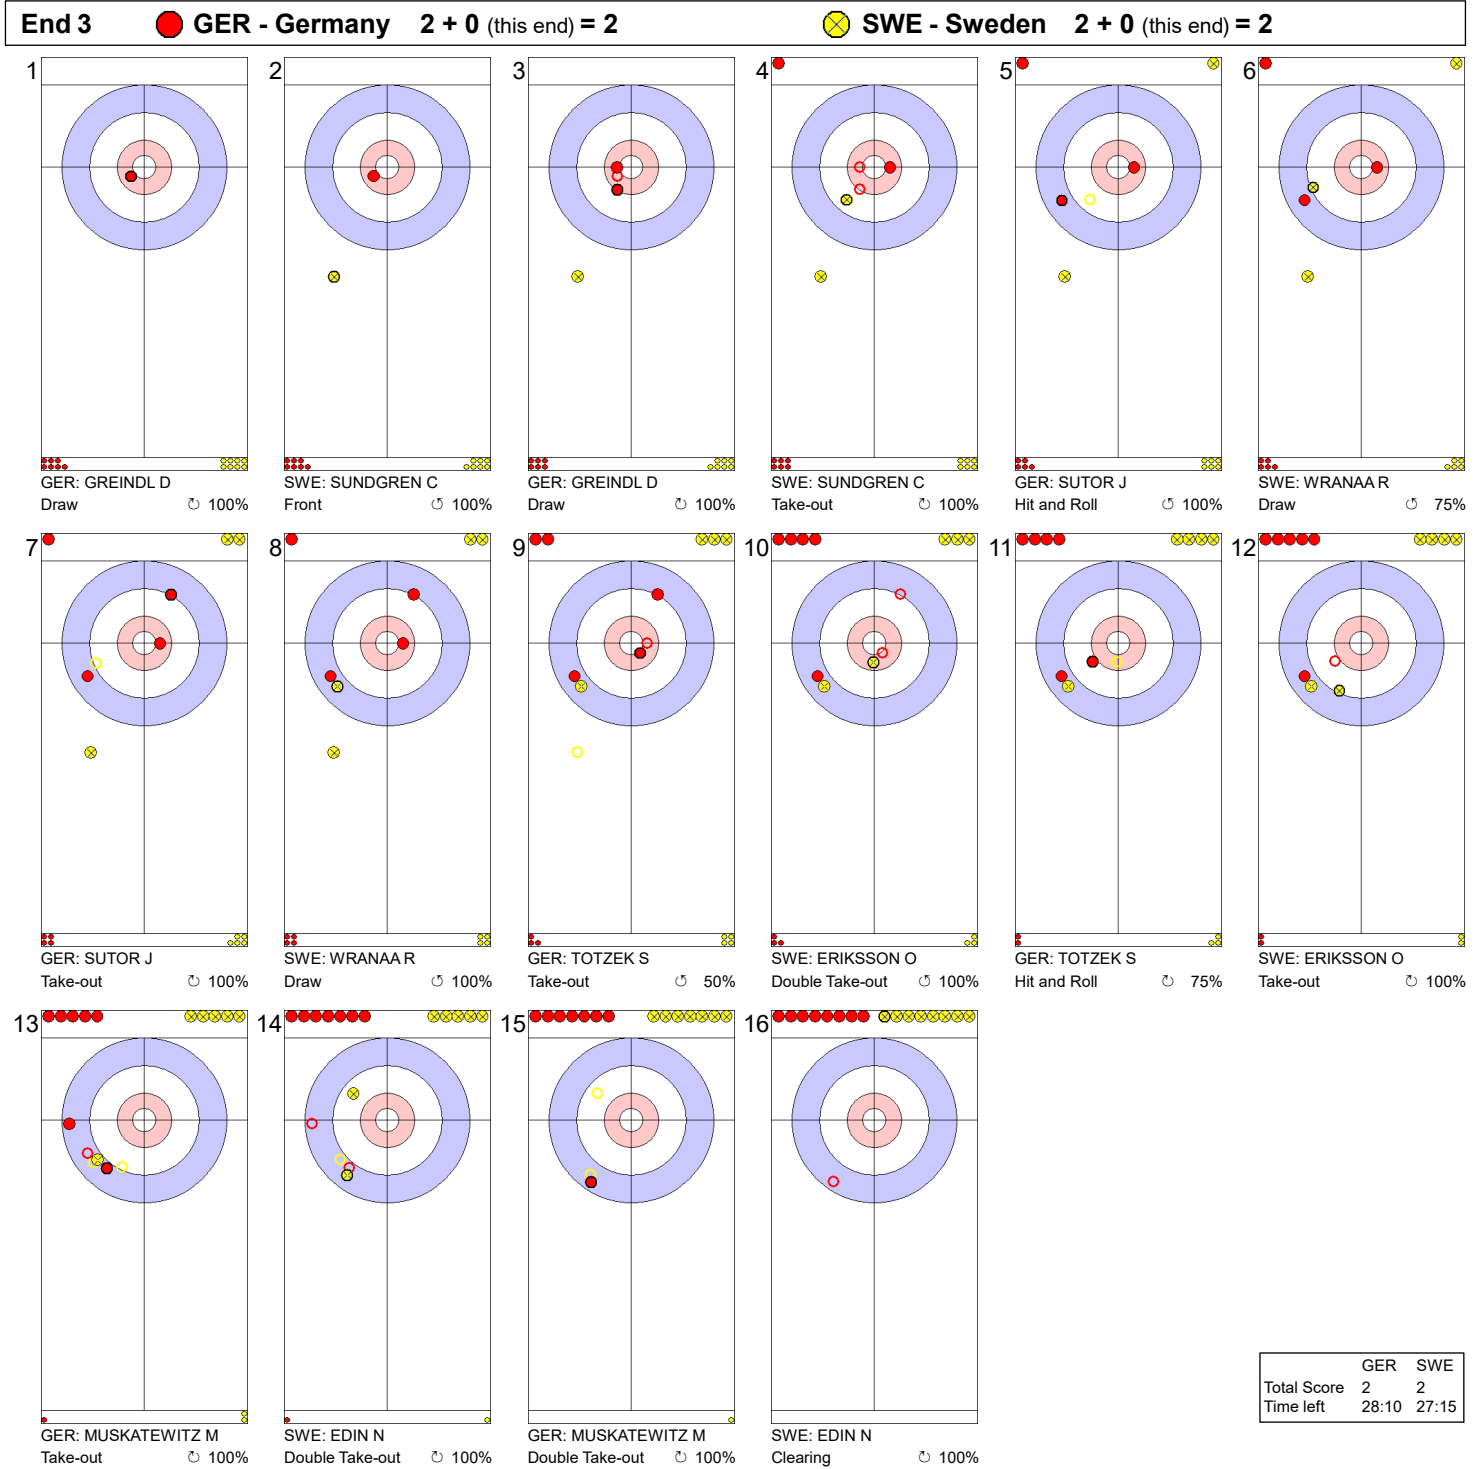

Game - Shot by Shot

Legend:
 ↻ Clockwise ↺ Counter-clockwise - Not considered

Game - Shot by Shot

Legend:
 Clockwise Counter-clockwise - Not considered

Game - Shot by Shot

Legend:
 Clockwise
 Counter-clockwise
 - Not considered

Game - Shot by Shot

Legend:
 Clockwise Counter-clockwise - Not considered

Game - Shot by Shot

Legend:
 ↻ Clockwise ↺ Counter-clockwise - Not considered

Game - Shot by Shot

	GER	SWE
Total Score	4	6
Time left	16:38	13:12

Legend:
 ⤵ Clockwise ⤴ Counter-clockwise - Not considered

Game - Shot by Shot

Legend:
 ↻ Clockwise ↺ Counter-clockwise - Not considered

Game - Shot by Shot

Legend:
 Clockwise Counter-clockwise - Not considered

Game - Shot by Shot

Legend:
 ↻ Clockwise ↺ Counter-clockwise - Not considered

Game - Shot by Shot

Legend:
 ↻ Clockwise ↺ Counter-clockwise - Not considered