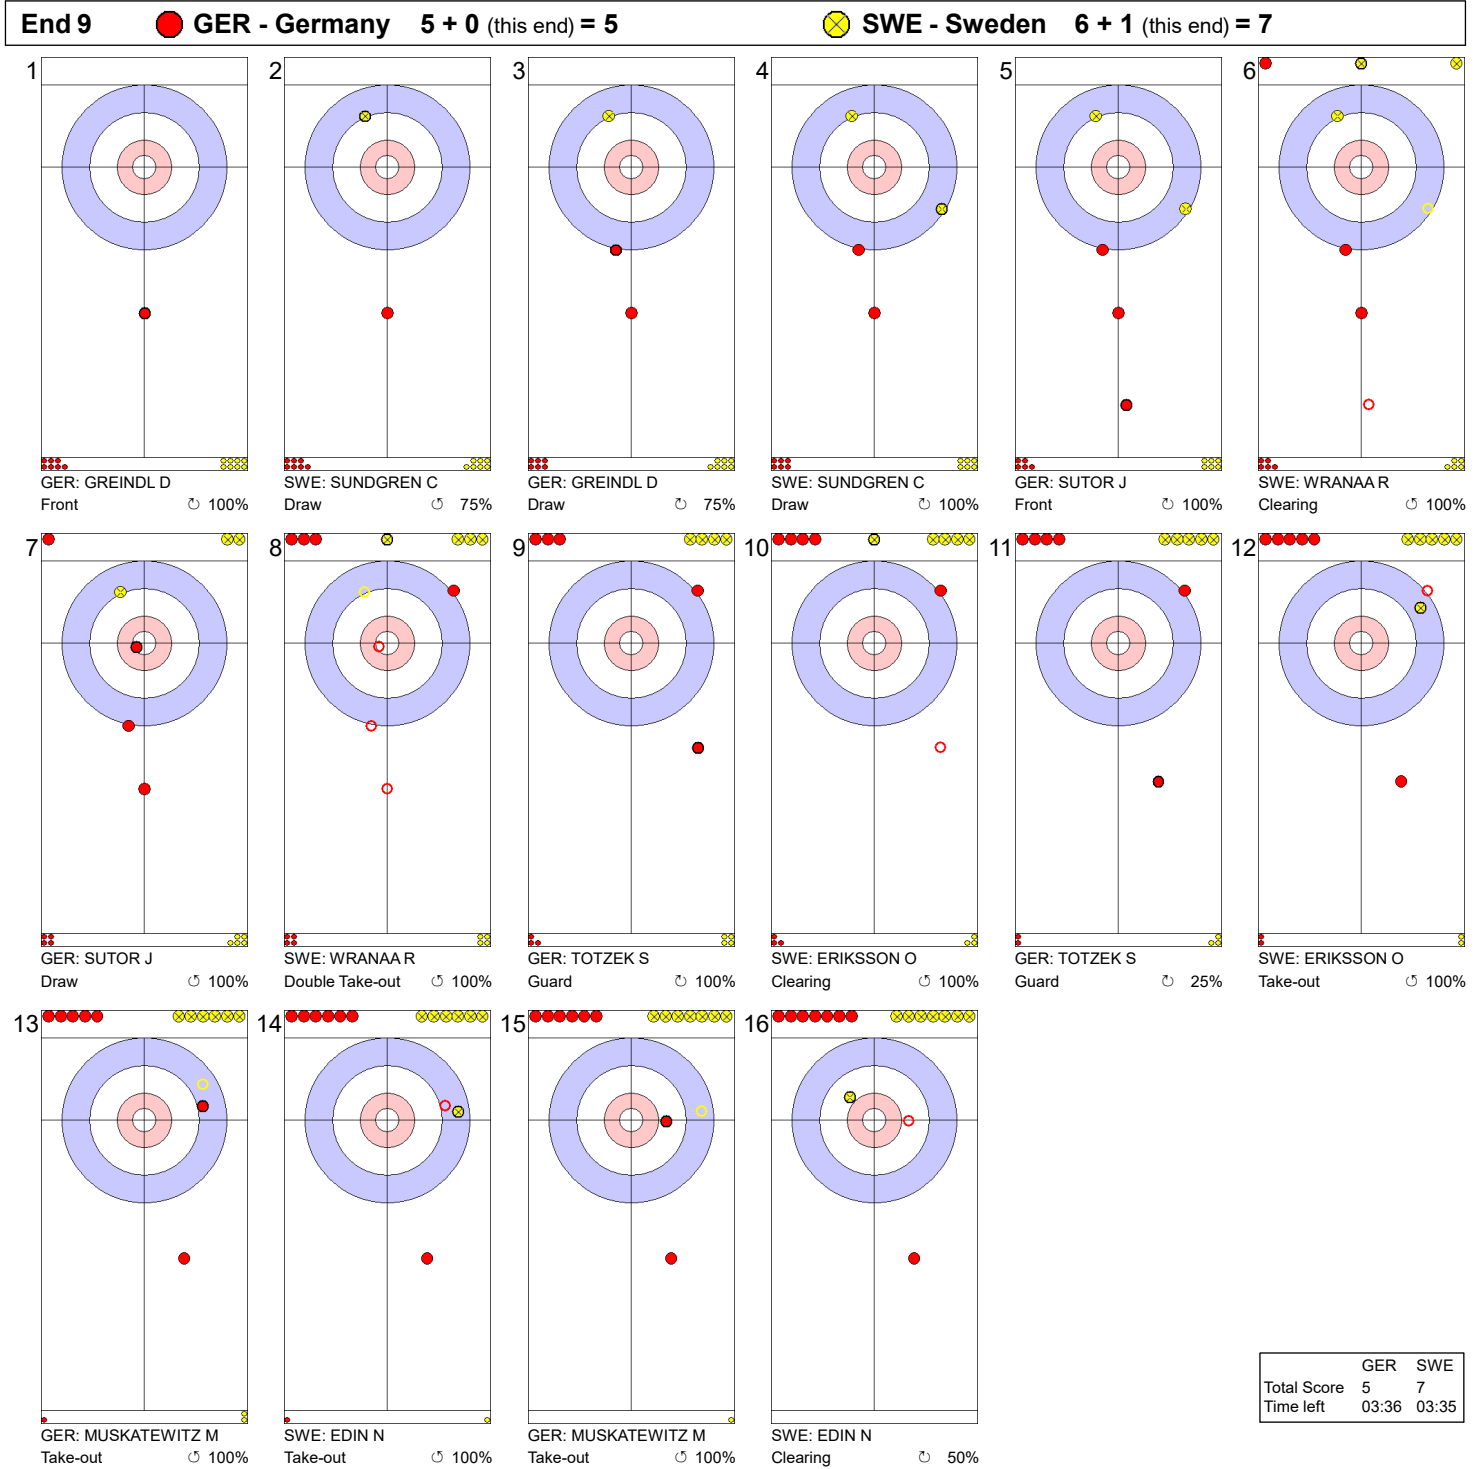

Game - Shot by Shot

Legend:
 ↻ Clockwise ↺ Counter-clockwise - Not considered

Game - Shot by Shot

Legend:
 Clockwise Counter-clockwise - Not considered

Game - Shot by Shot

Legend:
 Clockwise
 Counter-clockwise
 - Not considered

Game - Shot by Shot

Legend:
 Clockwise Counter-clockwise - Not considered

Game - Shot by Shot

Legend:
 ↻ Clockwise ↺ Counter-clockwise - Not considered

Game - Shot by Shot

	GER	SWE
Total Score	4	6
Time left	16:38	13:12

Legend:
 ⤵ Clockwise ⤴ Counter-clockwise - Not considered

Game - Shot by Shot

Legend:
 ↻ Clockwise ↺ Counter-clockwise - Not considered

Game - Shot by Shot

Legend:
 Clockwise Counter-clockwise - Not considered

Game - Shot by Shot

Legend:
 ↻ Clockwise ↺ Counter-clockwise - Not considered

Game - Shot by Shot

Legend:
 ↻ Clockwise ↺ Counter-clockwise - Not considered