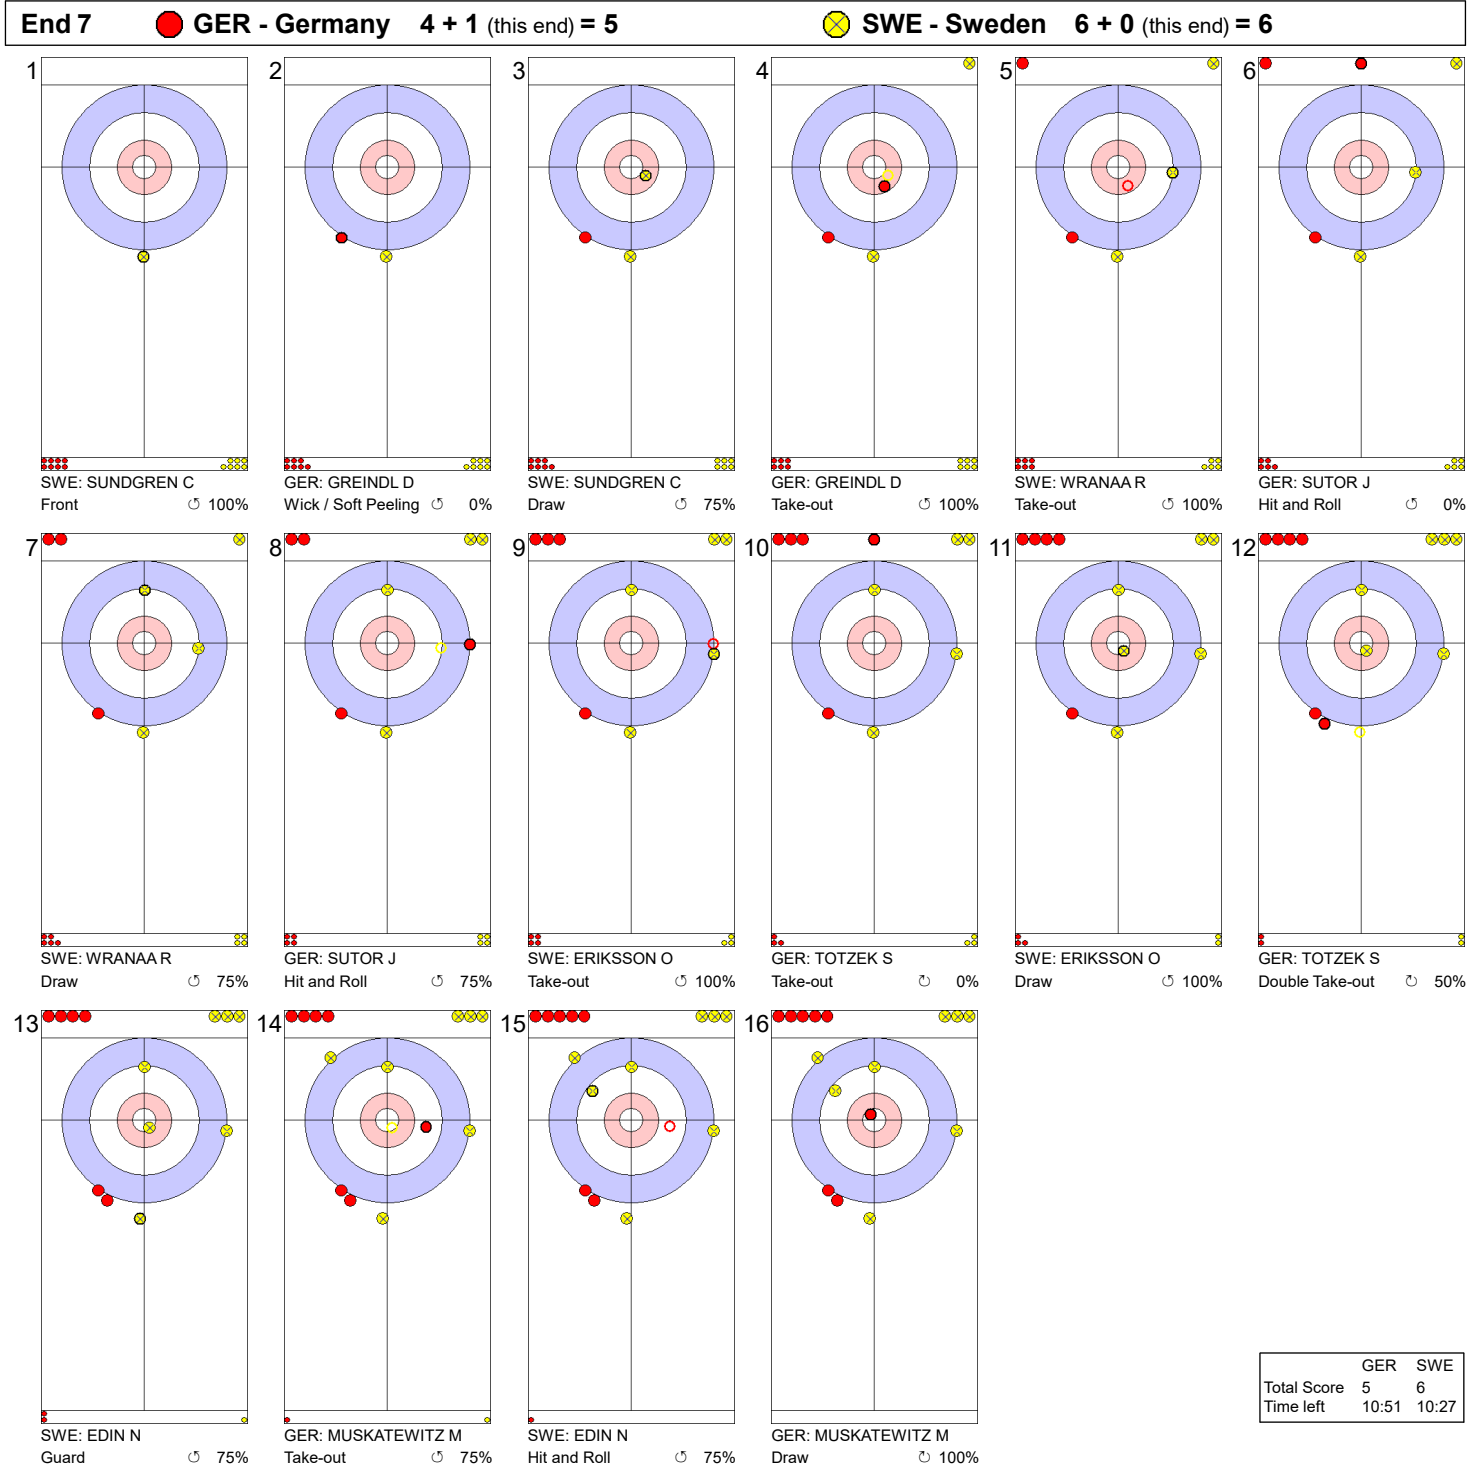

Game - Shot by Shot

Legend:
 ↻ Clockwise ↺ Counter-clockwise - Not considered

Game - Shot by Shot

Legend:
 Clockwise Counter-clockwise - Not considered

Game - Shot by Shot

Legend:
 Clockwise
 Counter-clockwise
 - Not considered

Game - Shot by Shot

Legend:
 Clockwise Counter-clockwise - Not considered

Game - Shot by Shot

Legend:
 ↻ Clockwise ↺ Counter-clockwise - Not considered

Game - Shot by Shot

	GER	SWE
Total Score	4	6
Time left	16:38	13:12

Legend:
 ⤵ Clockwise ⤴ Counter-clockwise - Not considered

Game - Shot by Shot

Legend:
 ↻ Clockwise ↺ Counter-clockwise - Not considered

Game - Shot by Shot

Legend:
 Clockwise Counter-clockwise - Not considered

Game - Shot by Shot

Legend:
 ↻ Clockwise ↺ Counter-clockwise - Not considered

Game - Shot by Shot

Legend:
 ↻ Clockwise ↺ Counter-clockwise - Not considered