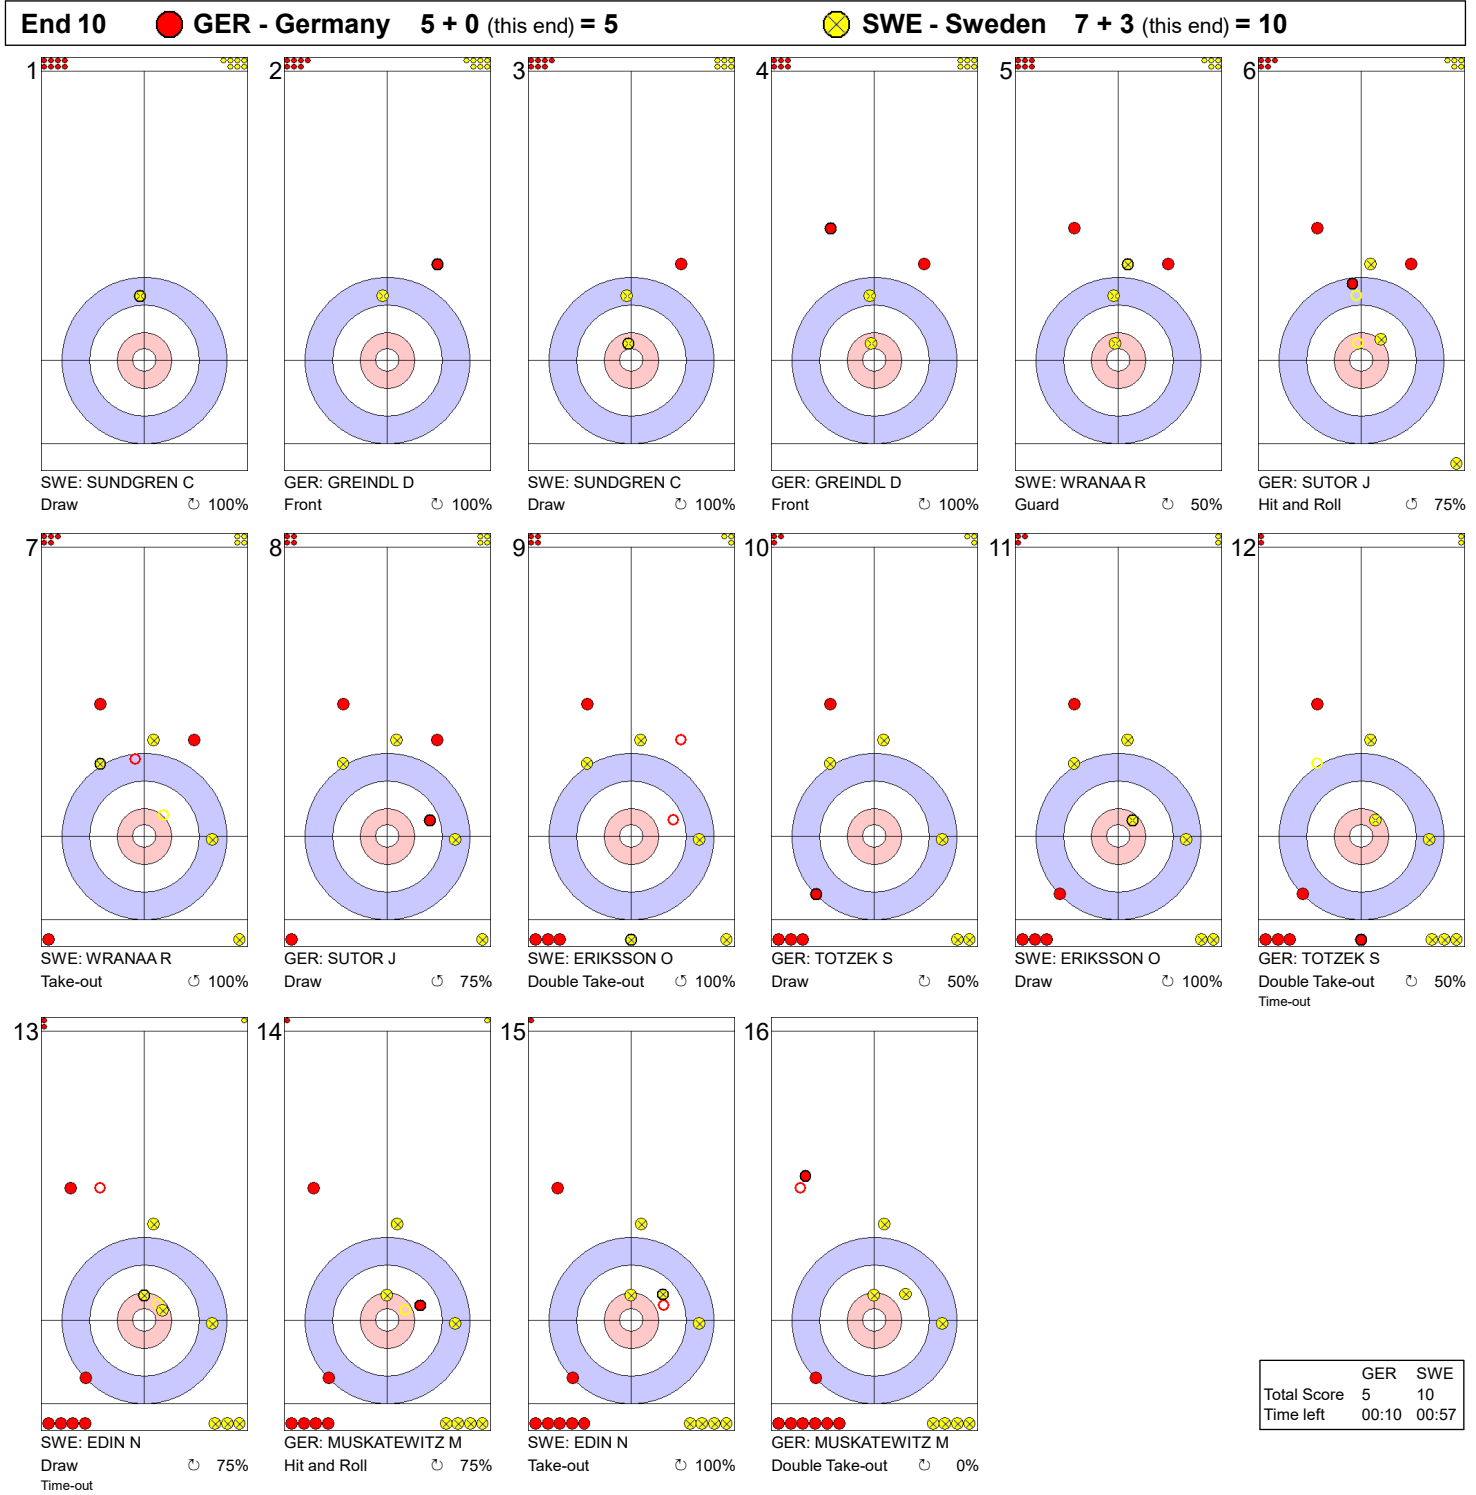

Game - Shot by Shot

Legend:
 ↻ Clockwise ↺ Counter-clockwise - Not considered

Game - Shot by Shot

Legend:
 Clockwise Counter-clockwise - Not considered

Game - Shot by Shot

Legend:
 Clockwise
 Counter-clockwise
 - Not considered

Game - Shot by Shot

Legend:
 Clockwise Counter-clockwise - Not considered

Game - Shot by Shot

Legend:
 ↻ Clockwise ↺ Counter-clockwise - Not considered

Game - Shot by Shot

	GER	SWE
Total Score	4	6
Time left	16:38	13:12

Legend:
 ⤵ Clockwise ⤴ Counter-clockwise - Not considered

Game - Shot by Shot

Legend:
 ↻ Clockwise ↺ Counter-clockwise - Not considered

Game - Shot by Shot

Legend:
 Clockwise Counter-clockwise - Not considered

Game - Shot by Shot

Legend:
 ↻ Clockwise ↺ Counter-clockwise - Not considered

Game - Shot by Shot

Legend:
 ↻ Clockwise ↺ Counter-clockwise - Not considered